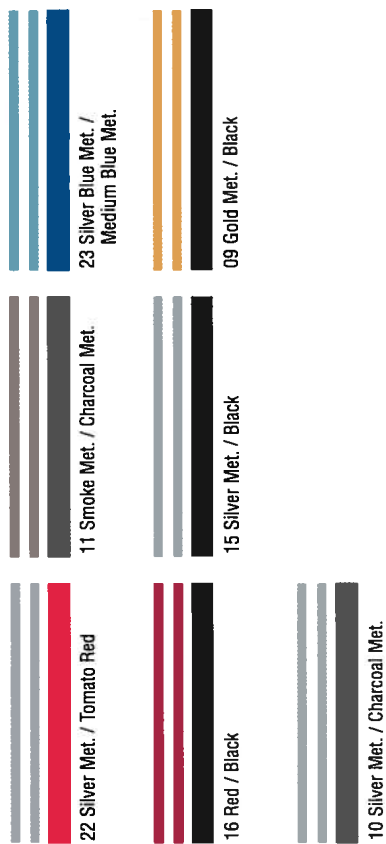

CAL=STRIPES MULTI-COLOR STRIPES

Two's Company Part Number 2254 (1/2" x 150')

Two's Company Part Number 2255 (1/4" x 150')

Trac II Part Number 2252 (5/16" x 150')

Tri-Trim Series Part Number 2353 (5/16" x 150')

Truck Stripe Part Number 2263 (7/8" x 50')

Truck Stripe Part Number 2373 (11/16" x 50')

Ordering Example
2254-22
 Part Number Color

Die-Cut Striping

These die cut stripes are a perfect compliment for today's bolder vehicle designs. Made from 2 mil cast vinyl, they are as durable and easy to install as a standard double stripe. **BREAK STRIPE**

COLOR CROSS-REFERENCE

CAL-STRIPES	3M	Pro-stripe	CAL-STRIPES	3M	Pro-stripe	CAL-STRIPES	3M	Pro-stripe
Red	01	66 92	Smoke Met.	21	50 04	Bright Cardinal Red	60	15 31
White	02	56 08	Charcoal Met.	23	63 01	Midnite Blue	65	22
Black	03	02 02	Oyster	26	29	Apple Green	69	65
Gold Met.	04	03 16	Fawn	27		Palm Oyster	70	79 25
Blue	05	31 42	Dove Gray	28	73 66	Teal	71	71 24
Yellow	06	22	Dark Blue Met.	30	65 59	Royal Purple	74	103
Silver Met.	07	05 06	Ocean Blue	31	46	Lavender	75	34 97
Brown	08	07 20	Azure Blue	32	08 78	Magenta	76	32 101
Orange	09	68 28	Brown Met.	35	70 74	Bright Yellow	77	67 89
Tan	10		Medium Blue Met.	37	40	Forest Green	86	48
Dark Blue	11	09 38	Burgundy Met.	39	74 41	Aqua Blue	89	35
Burgundy	12	40 33	Matte Black	40	93	Chrome	90	698 05
Tomato Red	14	76 30	Light Gold Met.	41	85 105	Gold Ultra Met.	104	25 121
Pewter Met	15	132	Cardinal Red	42	32	Black Ultra Met.	105	16 123
Sapphire Blue	17		Carnel Beige	48	60 12	White Pearlescent	108	29 67
Olympic Blue	18		Med. Gray	50	19 23	Teal Pearlescent	109	33 95
Silver Blue Met.	19	43 44	Dark Gray	52	97 125			